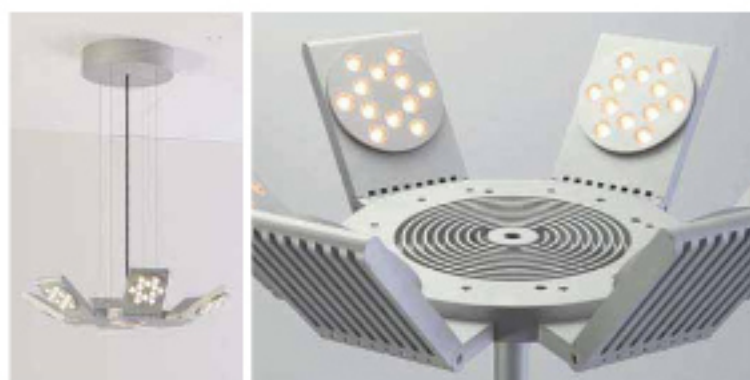

Quasar Gregoris

design Tobia Scarpa

Un design essenziale e un'accurata ricerca tecnologica caratterizzano Quasar, la collezione di lampade in alluminio, disponibili nelle versioni da terra, a sospensione, a soffitto e applique. Il corpo centrale può ospitare un numero variabile di bracci, configurati a 6 o 12 LED, inclinabili fino a 45° in entrambe le direzioni oltre l'asse orizzontale, e con la possibilità di orientare il fascio luminoso sia verso l'alto che verso il basso.

Essential design and thorough technological research characterise Quasar, a collection of aluminium lamps available in freestanding, suspension, ceiling and wall-mounted versions. The central body can contain a variable number of arms, configured with 6 or 12 LEDs which may be inclined up to 45° beyond the horizontal in either direction, permitting orientation of the beam of light upward or downward.

Gregoris

via Fiumicino, 1 - 33082 Azzano Decimo (PN)
tel 0434 636311 - fax 0434 640667
www.gpesrl.com - gpeled@gpesrl.com